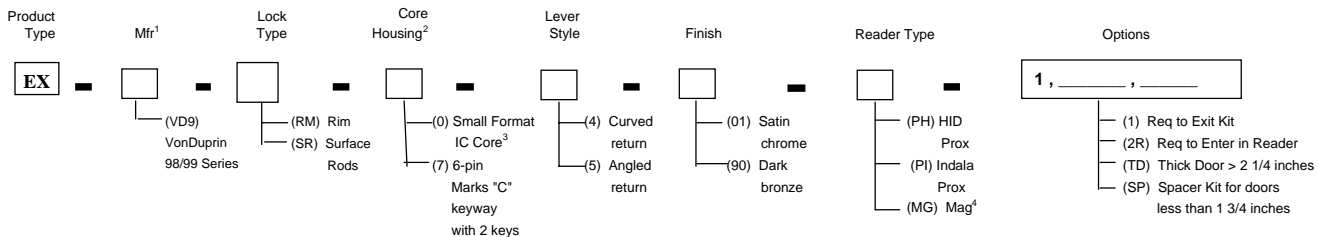

# CONFIGURATION CHART

## WEXK

<sup>1</sup> Panic bar not available from Schlage Wyreless Access

<sup>2</sup> Always comes with key override

<sup>3</sup> Cylinder for IC Core, Core not supplied

<sup>4</sup> ABA Track 2 Standard, ABA Track 3 Special Order